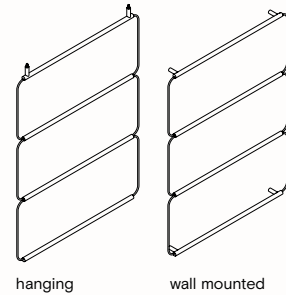

Grid GL3

- Black
- Brass
- Satin steel

Size: W: 100 x H: 130 cm
Materials: Varnished metal, brass, satin steel

Black
Size: W: 30 x H: 50 cm
Materials: Varnished metal

Black
Size: W: 50 x H: 50 cm
Materials: Varnished metal

- Black
- Brass

Size: W: 30 x H: 11 cm
Materials: Varnished metal, brass, satin steel

- Black
- Brass

Size: W: 65 x H: 11 cm
Materials: Varnished metal, brass, satin steel