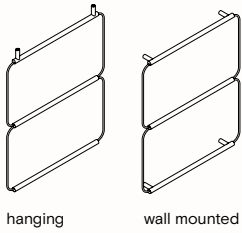

Hanging / Wall modular system

Grid GS1

-  Black
-  Brass
-  Satin steel

**Size:** W: 75 x H: 45 cm  
**Materials:** Varnished metal, brass, satin steel

Grid GL1

-  Black
-  Brass
-  Satin steel

**Size:** W: 100 x H: 45 cm  
**Materials:** Varnished metal, brass, satin steel