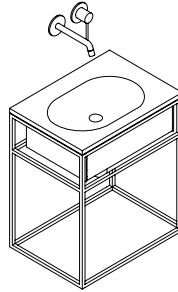

FRAME COMPOSITIONS

Gm1+Ss+Ds