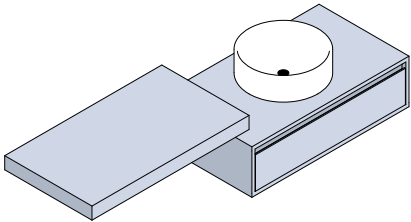

NOTO COMPOSITIONS