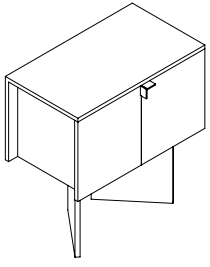

ORIGAMI FREESTANDING
by Bernhardt & Vella

- White
- Clay Gray
- Deep Blue
- Orange Brown

Size: W: 70 x H: 75 x D: 40 cm
Materials: Lacquered wood