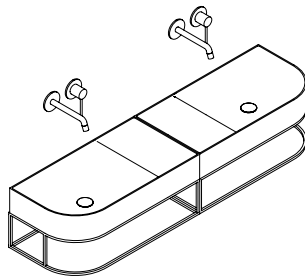

NOUVEAU COMPOSITIONS