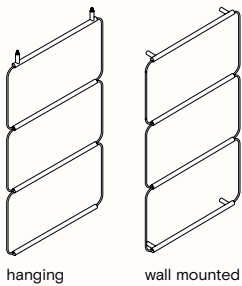

Grid GS2

-  Black
-  Brass
-  Satin steel

**Size:** W: 75 x H: 87.5 cm  
**Materials:** Varnished metal, brass, satin steel

Grid GL2

-  Black
-  Brass
-  Satin steel

**Size:** W: 100 x H: 87.5 cm  
**Materials:** Varnished metal, brass, satin steel