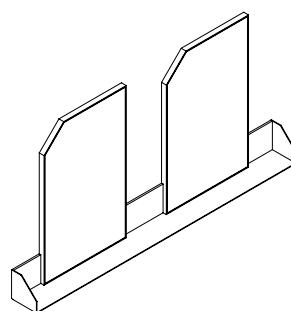

SWING
by Fabio Fantolino

- Black
- Butter
- Green
- Ochre
- Blue

Size: W: 136 x H: 69.3 x D: 13 cm
Materials: Varnished metal