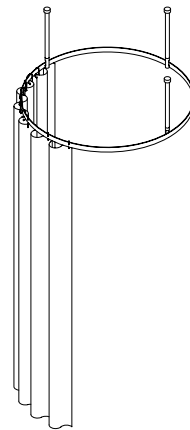

NOUVEAU
by Bernhardt & Vella

● Black (rail)

Curtain: Fabric & colours
selection on demand

Size: Rail35: W: Ø110 x H: 35 x D: 110 cm
Rail 45: W: Ø110 x H: 45 x D: 110 cm
Materials: Stainless steel, Poliammide 100%