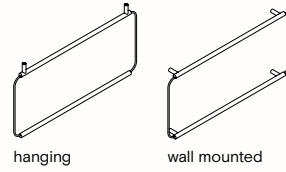

Grid GL1

- Black
- Brass
- Satin steel

Size: W: 100 x H: 45 cm
Materials: Varnished metal, brass, satin steel