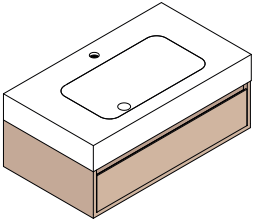

NOTO COMPOSITIONS