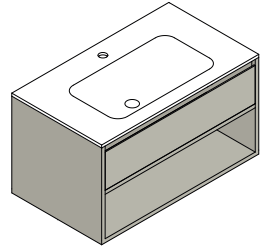

NOTO COMPOSITIONS