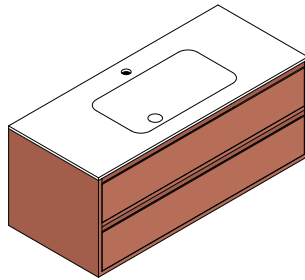

NOTO COMPOSITIONS