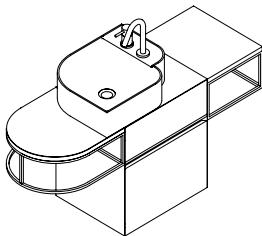

NOUVEAU COMPOSITIONS