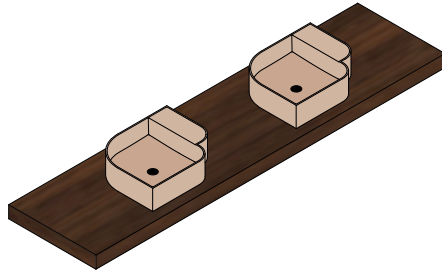

NOTO COMPOSITIONS