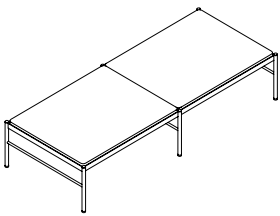

- Black
- White

**Size:** W: 75 x H: 50 x D: 34 cm  
**Materials:** Varnished metal, birch plywood veneered with ash

**PANCHINA**  
by Luis Arrivillaga

- Oak
- Walnut

**Size:** W: 135 x H: 37 x D: 40 cm  
**Materials:** Solid natural oak, solid natural walnut