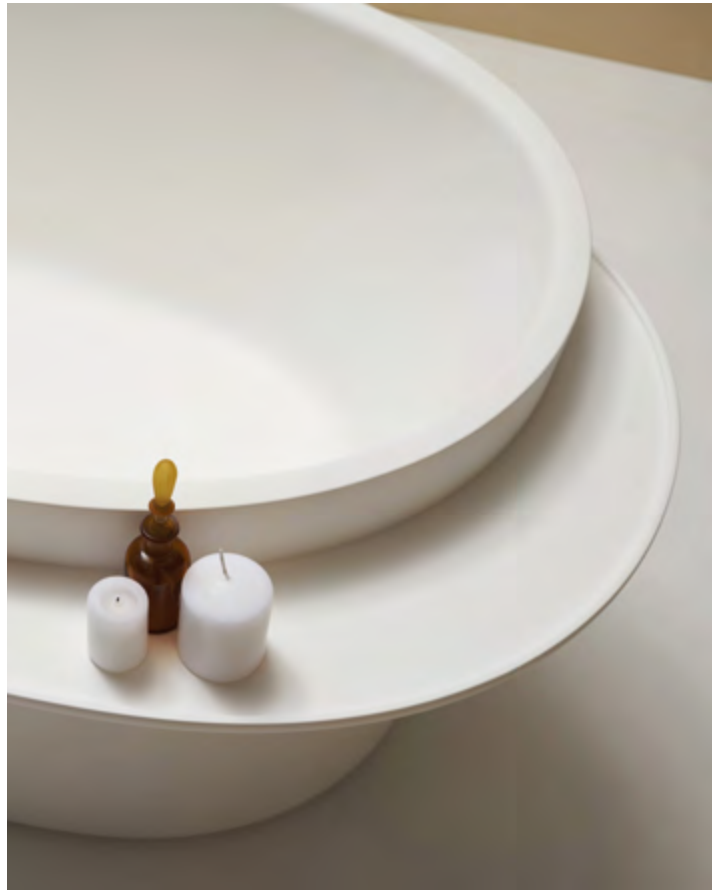

# Plateau

Design Sebastian Herkner

Plateau Collection is inspired by the idea of playing and experimenting with shapes and colours to create a set of products that are stylish as well as useful and versatile. That's how a sidetracking plateau came up, becoming the stylistic leitmotif for the entire collection. Functional and elegant, this detail is a feature in every piece from the bathtub and washbasin to the mirrors, just as a shadow in movement sets down on different surfaces whilst keeping its shape.