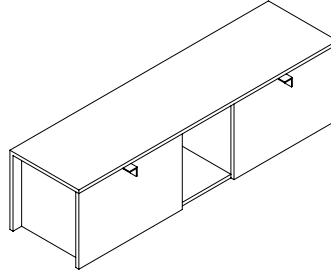

ORIGAMI WALL-MOUNTED
by Bernhardt & Vella

- White
- Clay Gray

Size: W: 155 x H: 40 x D: 40 cm
Materials: Lacquered wood