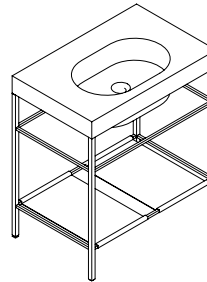

**Size:** W: 90 x H: 97 x D: 47 cm  
**Materials:** Ceramic, varnished brass

**EILEEN 50**  
by Ex.t

-  Black
-  White
-  Beige Red
-  Blue

**Size:** W: 50 x H: 83 x D: 48 cm  
**Materials:** Ceramic, varnished brass

Available with or without tap hole

**EILEEN 75**  
by Ex.t

-  Black
-  White
-  Beige Red
-  Blue

**Size:** W: 75 x H: 83 x D: 48 cm  
**Materials:** Ceramic, varnished brass

Available with or without tap hole