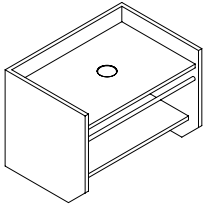

SWING
by Fabio Fantolino

Cabinet

Butter

Towel Holder

Green

Ochre

Blue

Size: W: 70 x H: 52 x D: 50 cm

Materials: Laquered wood
Varnished metal