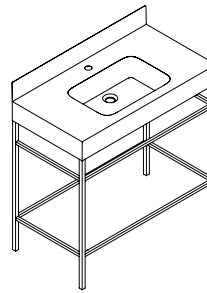

BERG
by Ex.t

- Black
- Blue

Size: W: 90 x H: 97 x D: 47 cm
Materials: Ceramic, varnished brass