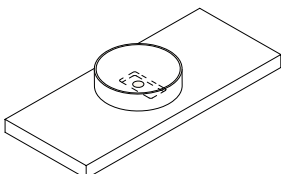

NOTO SHELF
by Ex.t

- Beige Red
- Blue
- Blue Grey
- Bright Blue
- Dark Green
- Ice Green
- Light Blue
- Light Green
- Light Grey
- Light Pink
- Light Yellow
- Lilac
- White
- Black varnished ash
- Oak
- Smoked oak
- Walnut

Materials: Lacquered MDF
Natural Oak