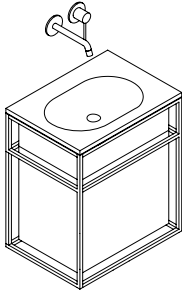

FRAME COMPOSITIONS

Gm1+Ss+Cs