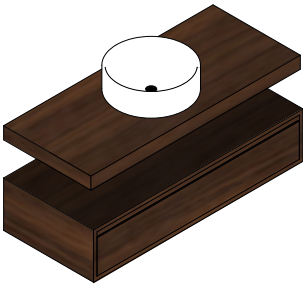

NOTO COMPOSITIONS