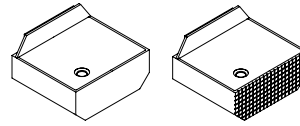

One Low / One Low Checkered

- White
- Light Pink
- Lilac
- Bright Blue

Size: W: 45 x H: 27 x D: 39 cm
Materials: LivingTec®