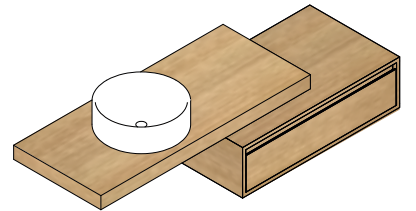

NOTO COMPOSITIONS