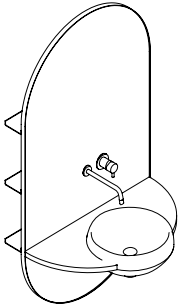

# Consoles & Whasbasins

Product Overview

**ARCO**  
by Mut

-  Black
-  Brass

**Size:** W: 80 x H: 150 x D: 64 cm  
**Materials:** Varnished metal, brass, LivingTec®

**ARCO S**  
by Mut

-  Black
-  Brass

**Size:** W: Ø81 x D: 60 cm  
**Materials:** Varnished metal, brass, LivingTec®