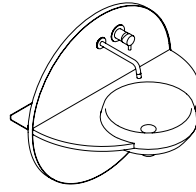

# Consoles & Whasbasins

Product Overview

**ARCO**  
by Mut

-  Black
-  Brass

**Size:** W: 80 x H: 150 x D: 64 cm  
**Materials:** Varnished metal, brass, LivingTec®

**ARCO S**  
by Mut

-  Black
-  Brass

**Size:** W: Ø81 x D: 60 cm  
**Materials:** Varnished metal, brass, LivingTec®

**Size:** W: 90 x H: 97 x D: 47 cm  
**Materials:** Ceramic, varnished brass

**EILEEN 50**  
by Ex.t

-  Black
-  White
-  Beige Red
-  Blue

**Size:** W: 50 x H: 83 x D: 48 cm  
**Materials:** Ceramic, varnished brass