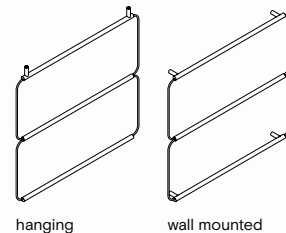

Grid GL2

- Black
- Brass
- Satin steel

Size: W: 100 x H: 87.5 cm
Materials: Varnished metal, brass, satin steel