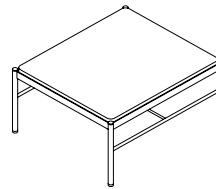

REST POUF
by Norm Architects

Size: W: 68 x H: 44 x D: 77 cm
Materials: Black structure with brass details.
Fabric & colours selection on demand