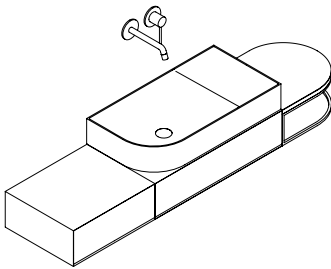

NOUVEAU COMPOSITIONS