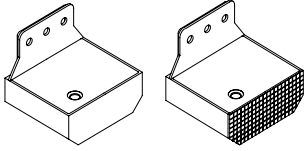

FRIEZE

by Marcante-Testa

Basins

One High / One High Checkered

- White
- Light Pink
- Lilac
- Bright Blue

Size: W: 45 x H: 38.8 x D: 39 cm
Materials: LivingTec®