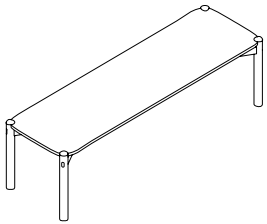

PANCHINA
by Luis Arrivillaga

- Oak
- Walnut

Size: W: 135 x H: 37 x D: 40 cm
Materials: Solid natural oak, solid natural walnut