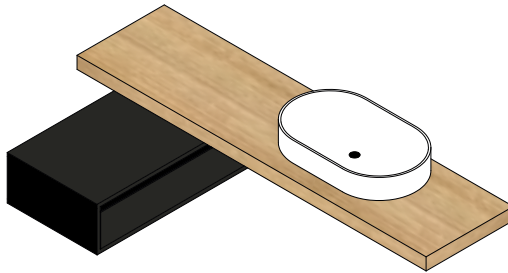

NOTO COMPOSITIONS