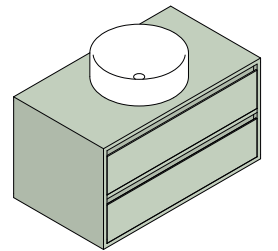

NOTO COMPOSITIONS