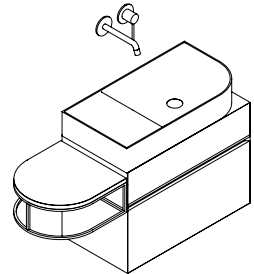

NOUVEAU COMPOSITIONS