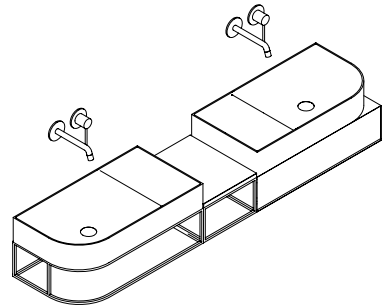

NOUVEAU COMPOSITIONS