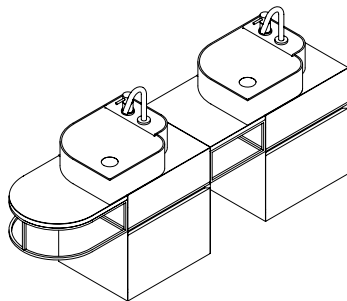

NOUVEAU COMPOSITIONS