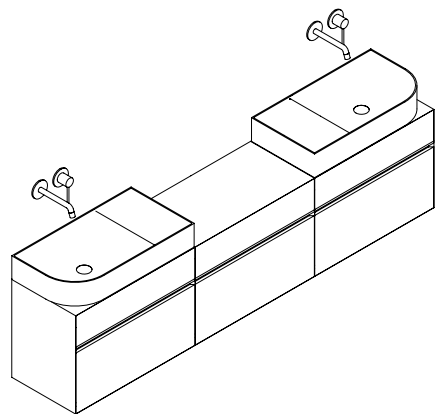

NOUVEAU COMPOSITIONS