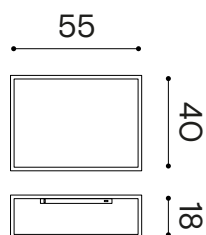

Frame

with Small Grid

Design By

Norm.Architects

Code

EXFRAMEGS1

EXFRAMET1

Category

Consoles & Vanity Units

Module Dimensions

55 x 40 x h 20 cm

Materials

grid varnished metal
brass

basin LivingTec®

Colours

● Black - RAL 9004

● Brass

● Bronze

○ White

Weight

Product 12.5 kg

Packaging 20 kg

Packaging Dimensions

-