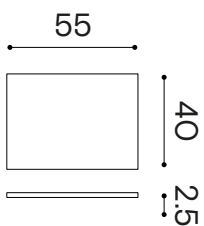

Frame

with Small Grid

Design By

Norm.Architects

Code

EXFRAMEGS1

EXFRAMET1

EXFRAMEDS

Category

Consoles & Vanity Units

Module Dimensions

55 x 40 x h 20 cm

Materials

grid varnished metal
brass

basin LivingTec®
Travertino marble

drawer lacquered ash
smoked oak

Colours

● Black - RAL 9004

● Brass

● Bronze

○ White

● Black

● Dark brown

Weight

Product 22,5 kg

Packaging 30 kg

Packaging Dimensions

-