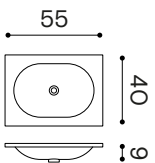

Frame

with Small Grid

Design By

Norm.Architects

Code

EXFRAMEGS1
EXFRAMESS
EXFRAMEDS

Category

Consoles & Vanity Units

Module Dimensions

55 x 40 x h 20 cm

Materials

grid varnished metal
brass
basin LivingTec®
Travertino marble
drawer lacquered ash
smoked oak

Colours

- Black - RAL 9004
- Brass
- Bronze
- Travertino marble
- White
- Black
- Dark brown

Weight

Product 22,5 kg
Packaging 30 kg

Packaging Dimensions

-