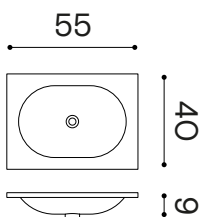

Frame

with Small Grid

Design By

Norm.Architects

Code

EXFRAMEGS1

EXFRAMESS

Category

Consoles & Vanity Units

Module Dimensions

55 x 40 x h 20 cm

Materials

grid varnished metal
brass

basin LivingTec®
Travertino marble

Colours

● Black - RAL 9004

● Brass

● Bronze

● Travertino marble

○ White

Weight

Product 12.5 kg

Packaging 20 kg

Packaging Dimensions

-