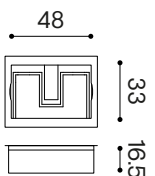

Frame

with Small Grid

Design By

Norm.Architects

Code

EXFRAMEGS1
EXFRAMESS
EXFRAMEDS

Category

Consoles & Vanity Units

Module Dimensions

55 x 40 x h 20 cm

Materials

grid varnished metal
brass
basin LivingTec®
Travertino marble
drawer lacquered ash
smoked oak

Colours

- Black - RAL 9004
- Brass
- Bronze
- Travertino marble
- White
- Black
- Dark brown

Weight

Product 22,5 kg
Packaging 30 kg

Packaging Dimensions

-