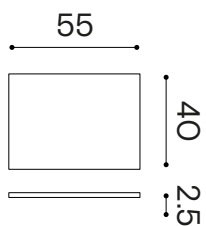

Frame

with Small Grid

Design By

Norm.Architects

Code

EXFRAMEGS1

EXFRAMET1

Category

Consoles & Vanity Units

Module Dimensions

55 x 40 x h 20 cm

Materials

grid varnished metal
brass

basin LivingTec®

Colours

● Black - RAL 9004

● Brass

● Bronze

○ White

Weight

Product 12.5 kg

Packaging 20 kg

Packaging Dimensions

-