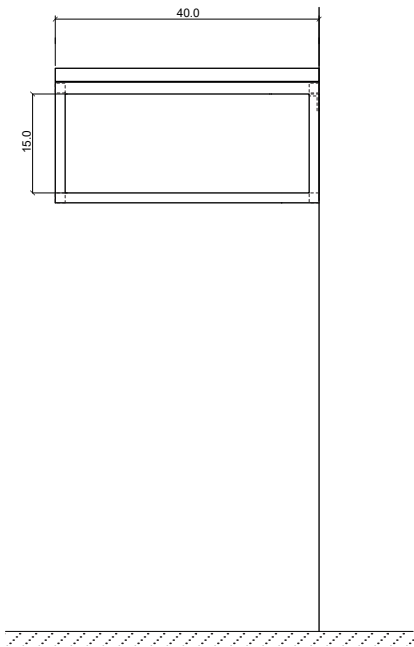

Frame

with Small Grid

Scale 1:10