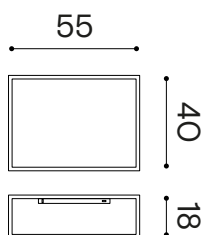

Frame

with Small Grid

Design By

Norm.Architects

Code

EXFRAMEGS1

EXFRAMESS

Category

Consoles & Vanity Units

Module Dimensions

55 x 40 x h 20 cm

Materials

grid varnished metal
brass

basin LivingTec®
Travertino marble

Colours

● Black - RAL 9004

● Brass

● Bronze

● Travertino marble

○ White

Weight

Product 12.5 kg

Packaging 20 kg

Packaging Dimensions

-