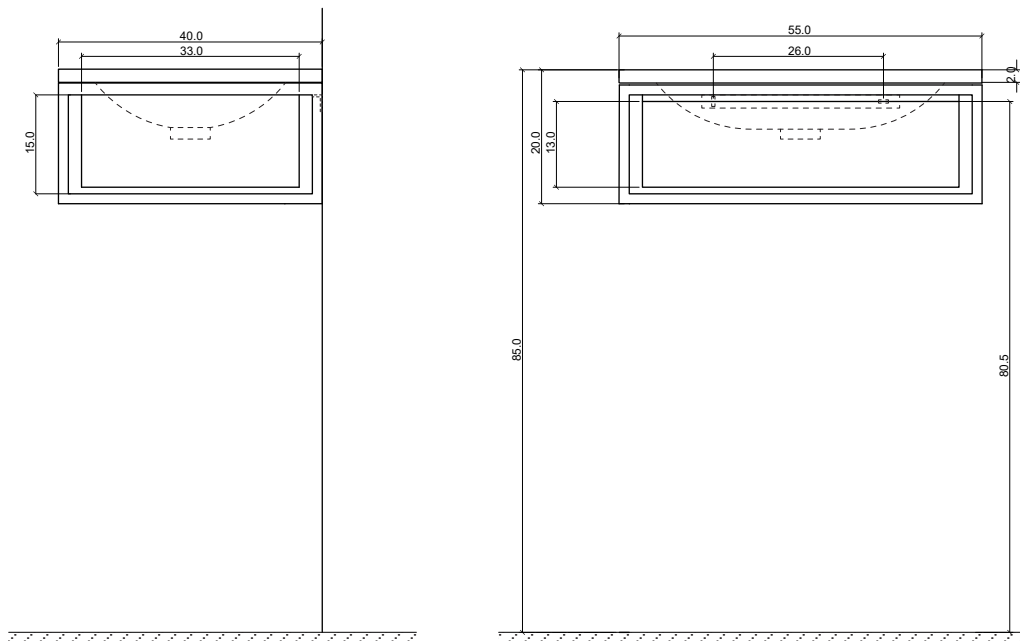

Weight

Product 22,5 kg
Packaging 30 kg

Packaging Dimensions

-

Frame

with Small Grid

Scale 1:10

Frame

Module Dimensions

55 x 40 x h 20 cm

Materials

grid varnished metal
brass

basin LivingTec®

Colours

● Black - RAL 9004

● Brass