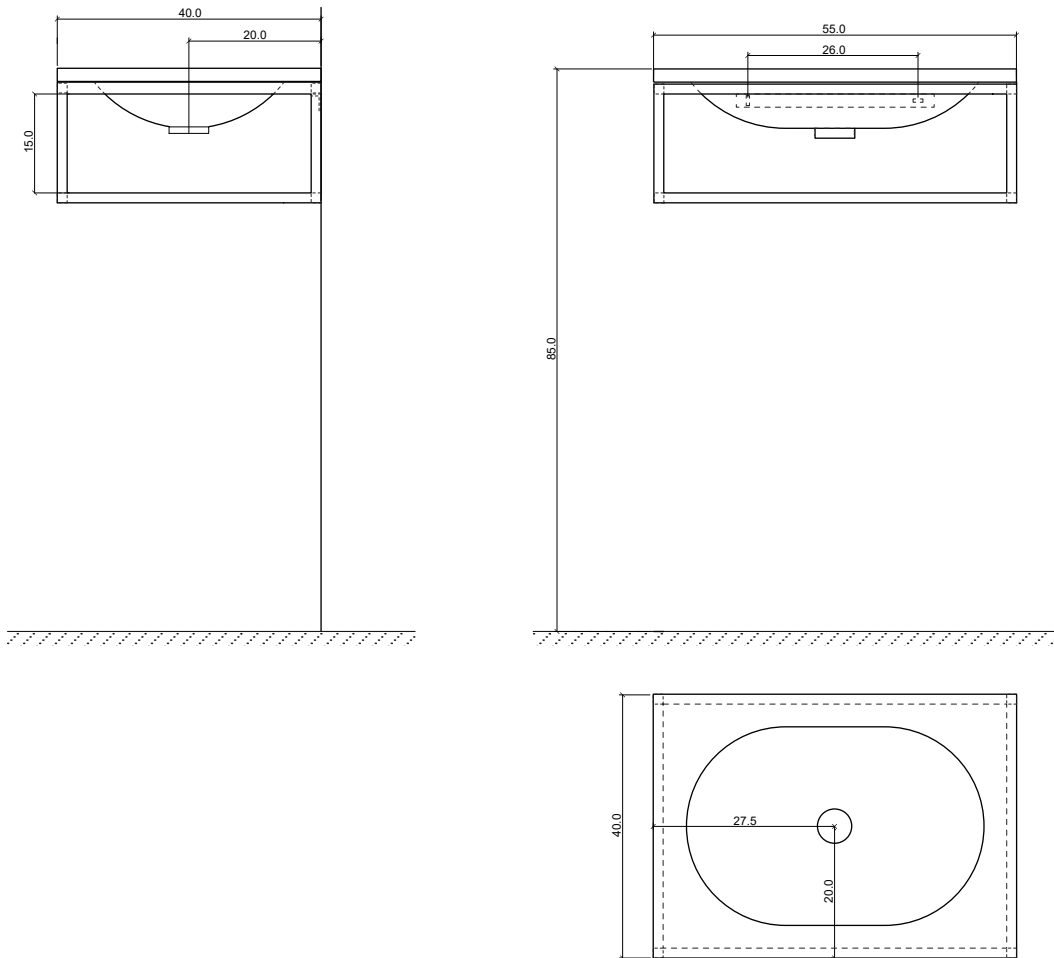

Code

EXFRAMEGS1

EXFRAMESS

Category

Consoles & Vanity Units

Module Dimensions

55 x 40 x h 20 cm

Materials

Weight

Product 12.5 kg

Packaging 20 kg

Packaging Dimensions

-

Frame

with Small Grid

Scale 1:10

Module Dimensions

55 x 40 x h 20 cm

Materials

grid varnished metal
brass
basin LivingTec®
Travertino marble
drawer lacquered ash
smoked oak

Colours

-  Black - RAL 9004
-  Brass
-  Bronze
-  Travertino marble
-  White
-  Black
-  Dark brown