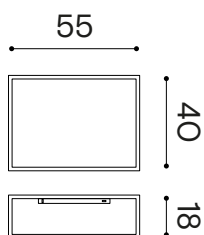

Frame

with Small Grid

Design By

Norm.Architects

Code

EXFRAMEGS1

EXFRAMET1

EXFRAMEDS

Category

Consoles & Vanity Units

Module Dimensions

55 x 40 x h 20 cm

Materials

grid varnished metal
brass

basin LivingTec®
Travertino marble

drawer lacquered ash
smoked oak

Colours

● Black - RAL 9004

● Brass

● Bronze

○ White

● Black

● Dark brown

Weight

Product 22,5 kg

Packaging 30 kg

Packaging Dimensions

-