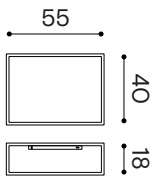

Frame

with Small Grid

Design By

Norm.Architects

Code

EXFRAMEGS1
EXFRAMESS
EXFRAMEDS

Category

Consoles & Vanity Units

Module Dimensions

55 x 40 x h 20 cm

Materials

grid varnished metal
brass
basin LivingTec®
Travertino marble
drawer lacquered ash
smoked oak

Colours

- Black - RAL 9004
- Brass
- Bronze
- Travertino marble
- White
- Black
- Dark brown

Weight

Product 22,5 kg
Packaging 30 kg

Packaging Dimensions

-