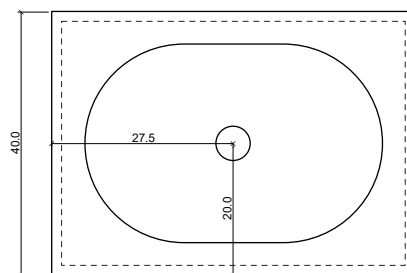

Weight

Product 12.5 kg

Packaging 20 kg

Packaging Dimensions

-

Frame

with Small Grid

Scale 1:10

Module Dimensions

55 x 40 x h 20 cm

Materials

grid varnished metal
brass
basin LivingTec®
Travertino marble
drawer lacquered ash
smoked oak

Colours

-  Black - RAL 9004
-  Brass
-  Bronze
-  Travertino marble
-  White
-  Black
-  Dark brown

Weight

Product 22,5 kg
Packaging 30 kg

Packaging Dimensions

-

Frame

with Small Grid

Scale 1:10

Frame

● Bronze

○ White

Weight

Product 12.5 kg

Packaging 20 kg

Packaging Dimensions

-

Frame