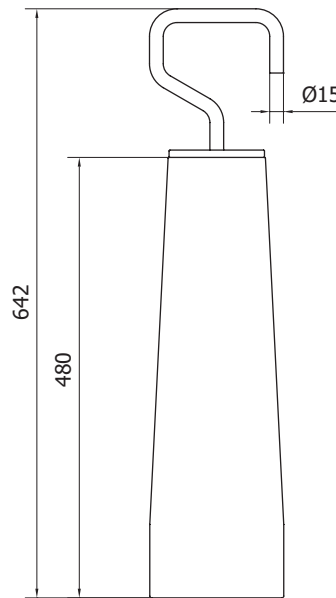

product technical sheet

article code	BASE: EVPSCGC- EVPSCGS TOILET BRUSH HOLDER: EVSCORS – EVSCOGG - EVSCOBC
product family	<b>Ever Life Design Street</b>
product line	
certifications	TUV system certification UNI EN ISO 9001:2008
description	Toilet brush holder with a concrete base and a brass handle, it is conceived to help the person to pull up from the toilet, it is built to hold up a person.
technical details	Height mm 700 – diameter mm 150
notes	EVPSCGC: Concrete base light grey EVPSCGS: Concrete base dark grey  EVSCORS: Toilet brush with red-painted brass handle EVSCOGG: Toilet brush with grey-painted brass handle EVSCOBC: Toilet brush with white-painted brass handle
maintenance	Check the correct fastening of the accessories periodically. Perform a proper cleaning with water and soap, do not use aggressive, abrasive or corrosive agents.
materials	Concrete, nylon, PVC, brass