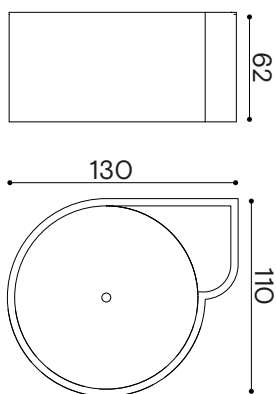

Module Dimensions
130 x 110 x h 62 cm

Materials
LivingTec® Swivel siphon fixing nut 1" 1/2 with connection with Ø40 mm. Pop up waste for bathtub 1" 1/2 with free flow plug up&down Ø72 mm

Colours

- White - RAL 9016
- Light Pink - NCS S 2010 Y50R

Weight
Product 145 kg
Capacity 300 Lt
Packaging - kg

Packaging Dimensions
-

Nouveau

Scale 1:20