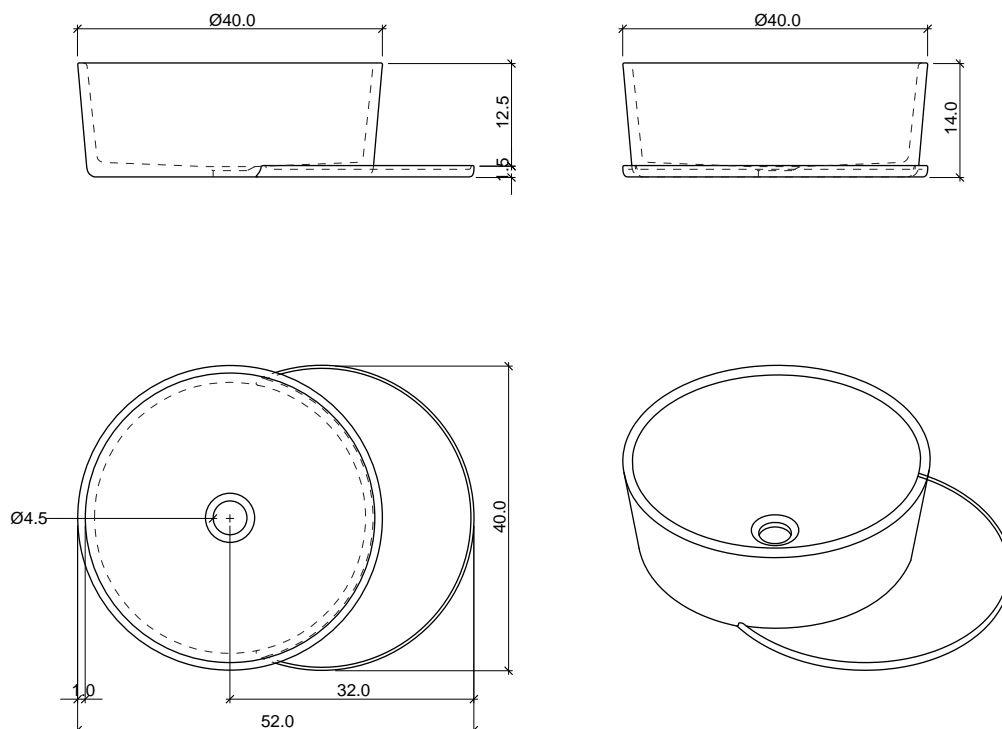

PLATEAU EXLAVTONDPLAT/ME

DESIGN BY Sebastian Herkner
DESCRIPTION Countertop basin with right shelf

MODULE DIMENSION 52 x 40 x h 14 cm
basin weight: 7 Kg
shelf weight: 0,7 Kg

MATERIAL LivingTec®

COLORS ○ White

TOLERANCE +/- 0.5 %

PLATEAU EXLAVTONDPLAT

DESIGN BY Sebastian Herkner

DESCRIPTION Countertop basin

MODULE DIMENSION Ø 40 x h 14 cm
basin weight: 7 Kg

MATERIAL LivingTec®

COLORS ○ White

TOLERANCE +/- 0.5 %