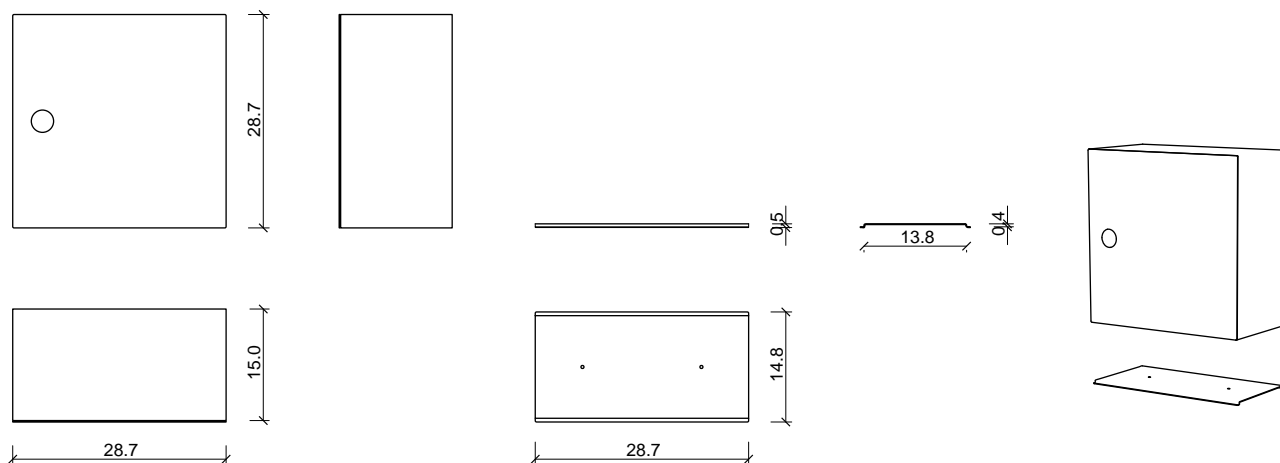

CABINET - EXFELTGRIDCABNE - EXFELTGRIDCABBI