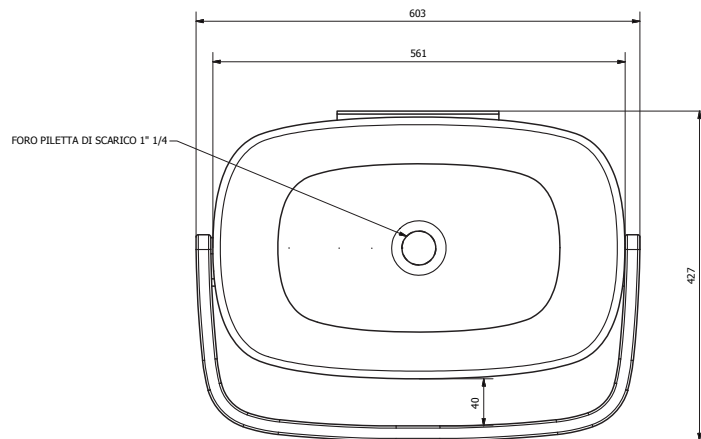

product technical sheet

article code
product family
product line
product name
description
certifications
product features
technical details
maintenance
materials

EVLAHUG
Ever Life Design
Bounce
Bounce Hug

Washbasin

TUV system certification UNI EN ISO 9001:2008.

integral polyurethane washbasin.

Dimensions: height mm 180, width mm 357, length mm 560, depth mm 159; tolerance +/- 5 mm
Drain: 1"1/4 G chrome-plated drain included – white Corian plug – always open plug
("click- clack" plug on request);
Finishing: smooth surface finishing;
Colour: white;
Overflow: not included;

Check the correct fastening of the washbasin periodically.

integral polyurethane, natural solid beechwood.