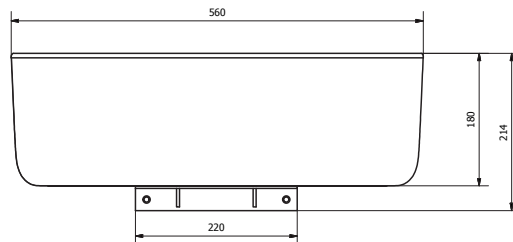

product technical sheet

<p>article code</p> <p>product family</p> <p>product line</p> <p>product name</p> <p>description</p> <p>certifications</p> <p>product features</p> <p>technical details</p> <p>maintenance</p> <p>materials</p>	<p>EVLABOU</p> <p>Ever Life Design</p> <p>Bounce</p> <p>Bounce</p> <p>Washbasin</p> <p>TUV system certification UNI EN ISO 9001:2008.</p> <p>integral polyurethane washbasin.</p> <p>Dimensions: height mm 180, width mm 357, length mm 560, depth mm 159; tolerance +/- 5 mm Drain: 1"1/4 G chrome-plated drain included – white Corian plug – always open plug ("click- clack" plug on request); Finishing: smooth surface finishing; Colour: white; Overflow: not included;</p> <p>Check the correct fastening of the washbasin periodically.</p> <p>integral polyurethane</p>
---	--

Washbasin

TUV system certification UNI EN ISO 9001:2008.

integral polyurethane washbasin.

Dimensions: height mm 180, width mm 357, length mm 560, depth mm 159; tolerance +/- 5 mm
 Beechwood shelf dimensions: width mm 880, length mm 366, thickness mm 30
 Drain: 1"1/4 G chrome-plated drain included – white Corian plug – always open plug ("click- clack" plug on request);
 Finishing: smooth surface finishing;
 Colour: white;
 Overflow: not included;

Washbasin

TUV system certification UNI EN ISO 9001:2008.

integral polyurethane washbasin.

Dimensions: height mm 180, width mm 357, length mm 560, depth mm 159; tolerance +/- 5 mm
 Drain: 1"1/4 G chrome-plated drain included – white Corian plug – always open plug ("click- clack" plug on request);
 Finishing: smooth surface finishing;
 Colour: white;
 Overflow: not included;