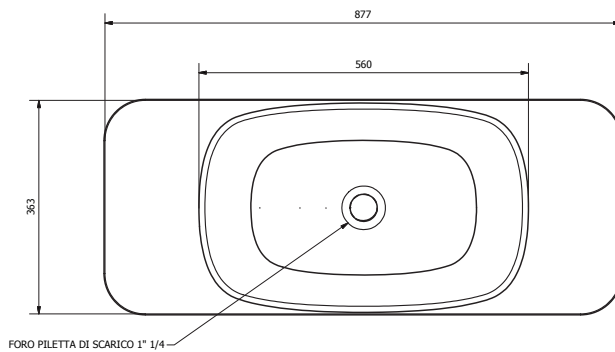

product technical sheet

EVLACOU
Ever Life Design
Bounce
Bounce Counter

- article code
- product family
- product line
- product name
- description
- certifications
- product features
- technical details
- maintenance
- materials

Washbasin

TUV system certification UNI EN ISO 9001:2008.

integral polyurethane washbasin.

Dimensions: height mm 180, width mm 357, length mm 560, depth mm 159; tolerance +/- 5 mm
Beechwood shelf dimensions: width mm 880, length mm 366, thickness mm 30
Drain: 1"1/4 G chrome-plated drain included – white Corian plug – always open plug ("click- clack" plug on request);
Finishing: smooth surface finishing;
Colour: white;
Overflow: not included;

Check the correct fastening of the washbasin periodically.

integral polyurethane, natural solid beechwood