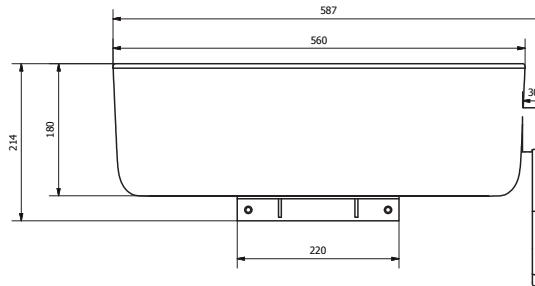

product technical sheet

EVLACOR
Ever Life Design
Bounce
Bounce Cord

- article code
- product family
- product line
- product name
- description
- certifications
- product features
- technical details
- maintenance
- materials

Washbasin

TUV system certification UNI EN ISO 9001:2008.

integral polyurethane washbasin.

Dimensions: height mm 180, width mm 357, length mm 560, depth mm 159; tolerance +/- 5 mm
Drain: 1"1/4 G chrome-plated drain included – white Corian plug – always open plug ("click- clack" plug on request);
Finishing: smooth surface finishing;
Colour: white;
Overflow: not included;

Check the correct fastening of the washbasin periodically.

integral polyurethane, natural solid beechwood

ST_PRODOTTO: EVLACOR - REV.00 - 13/06/2017 - APPROVED T.D.

The above mentioned information cannot be considered as binding. Thermomat Saniline srl reserves the right to make technical and aesthetic changes without any prior notice.

Ever by Thermomat Saniline s.r.l. | Mantova | Italy

www.everlifedesign.it