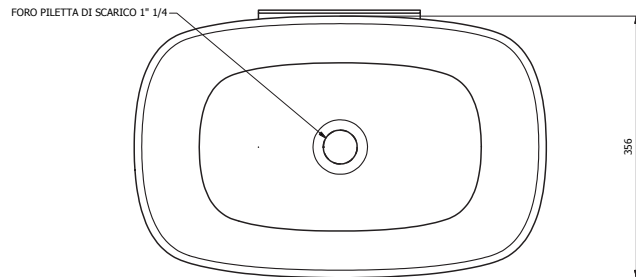

product technical sheet

<p>article code</p> <p>product family</p> <p>product line</p> <p>product name</p> <p>description</p> <p>certifications</p> <p>product features</p> <p>technical details</p> <p>maintenance</p> <p>materials</p>	<p>EVLABOU</p> <p>Ever Life Design</p> <p>Bounce</p> <p>Bounce</p> <p>Washbasin</p> <p>TUV system certification UNI EN ISO 9001:2008.</p> <p>integral polyurethane washbasin.</p> <p>Dimensions: height mm 180, width mm 357, length mm 560, depth mm 159; tolerance +/- 5 mm Drain: 1"1/4 G chrome-plated drain included – white Corian plug – always open plug ("click- clack" plug on request); Finishing: smooth surface finishing; Colour: white; Overflow: not included;</p> <p>Check the correct fastening of the washbasin periodically.</p> <p>integral polyurethane</p>
---	--

Washbasin

TUV system certification UNI EN ISO 9001:2008.

integral polyurethane washbasin.

Dimensions: height mm 180, width mm 357, length mm 560, depth mm 159; tolerance +/- 5 mm
 Beechwood shelf dimensions: width mm 880, length mm 366, thickness mm 30
 Drain: 1"1/4 G chrome-plated drain included – white Corian plug – always open plug ("click- clack" plug on request);
 Finishing: smooth surface finishing;
 Colour: white;
 Overflow: not included;

Washbasin

TUV system certification UNI EN ISO 9001:2008.

integral polyurethane washbasin.

Dimensions: height mm 180, width mm 357, length mm 560, depth mm 159; tolerance +/- 5 mm
 Drain: 1"1/4 G chrome-plated drain included – white Corian plug – always open plug ("click- clack" plug on request);
 Finishing: smooth surface finishing;
 Colour: white;
 Overflow: not included;