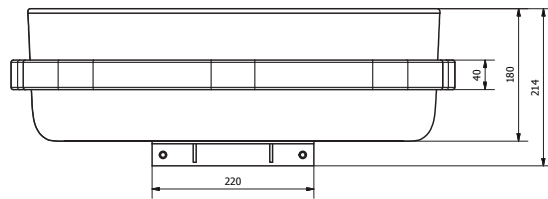

product technical sheet

article code
product family
product line
product name
description
certifications
product features
technical details
maintenance
materials

EVLAHUG
Ever Life Design
Bounce
Bounce Hug

Washbasin

TUV system certification UNI EN ISO 9001:2008.

integral polyurethane washbasin.

Dimensions: height mm 180, width mm 357, length mm 560, depth mm 159; tolerance +/- 5 mm
Drain: 1"1/4 G chrome-plated drain included – white Corian plug – always open plug
("click- clack" plug on request);
Finishing: smooth surface finishing;
Colour: white;
Overflow: not included;

Check the correct fastening of the washbasin periodically.

integral polyurethane, natural solid beechwood.