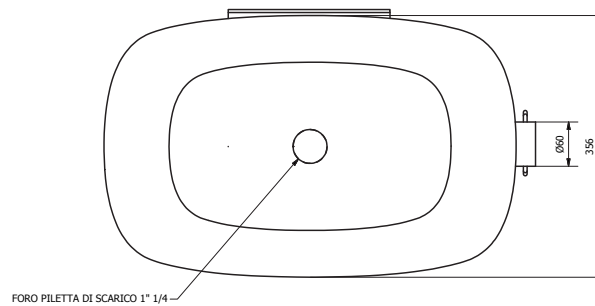

product technical sheet

EVLACOR
Ever Life Design
Bounce
Bounce Cord

- article code
- product family
- product line
- product name
- description
- certifications
- product features
- technical details
- maintenance
- materials

Washbasin

TUV system certification UNI EN ISO 9001:2008.

integral polyurethane washbasin.

Dimensions: height mm 180, width mm 357, length mm 560, depth mm 159; tolerance +/- 5 mm
Drain: 1"1/4 G chrome-plated drain included – white Corian plug – always open plug ("click- clack" plug on request);
Finishing: smooth surface finishing;
Colour: white;
Overflow: not included;

Check the correct fastening of the washbasin periodically.

integral polyurethane, natural solid beechwood

ST_PRODOTTO: EVLACOR - REV.00 - 13/06/2017 - APPROVED T.D.

The above mentioned information cannot be considered as binding. Thermomat Saniline srl reserves the right to make technical and aesthetic changes without any prior notice.

Ever by Thermomat Saniline s.r.l. | Mantova | Italy

www.everlifedesign.it