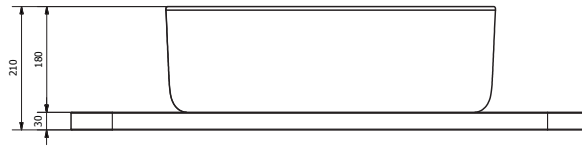

product technical sheet

EVLACOU
Ever Life Design
Bounce
Bounce Counter

- article code
- product family
- product line
- product name
- description
- certifications
- product features
- technical details
- maintenance
- materials

Washbasin

TUV system certification UNI EN ISO 9001:2008.

integral polyurethane washbasin.

Dimensions: height mm 180, width mm 357, length mm 560, depth mm 159; tolerance +/- 5 mm
Beechwood shelf dimensions: width mm 880, length mm 366, thickness mm 30
Drain: 1"1/4 G chrome-plated drain included – white Corian plug – always open plug ("click- clack" plug on request);
Finishing: smooth surface finishing;
Colour: white;
Overflow: not included;

Check the correct fastening of the washbasin periodically.

integral polyurethane, natural solid beechwood