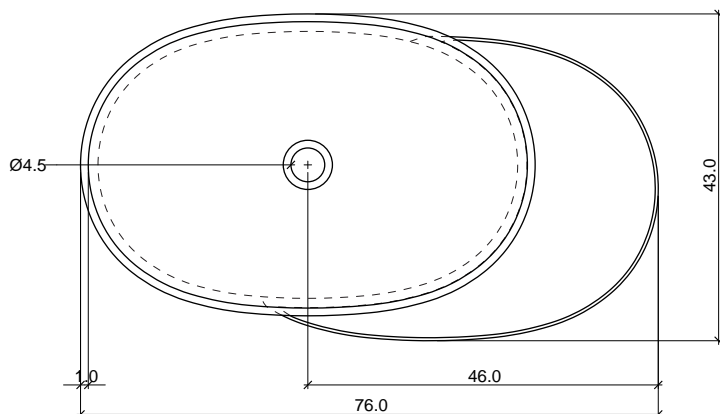

PLATEAU EXLAVOVAPLAT/MEDX

DESIGN BY Sebastian Herkner
DESCRIPTION Countertop basin with right shelf

MODULE DIMENSION 76 x 43 x h 14 cm
basin weight: 11 Kg
shelf weight: 1 Kg

MATERIAL LivingTec®

COLORS ○ White

TOLERANCE +/- 0.5 %