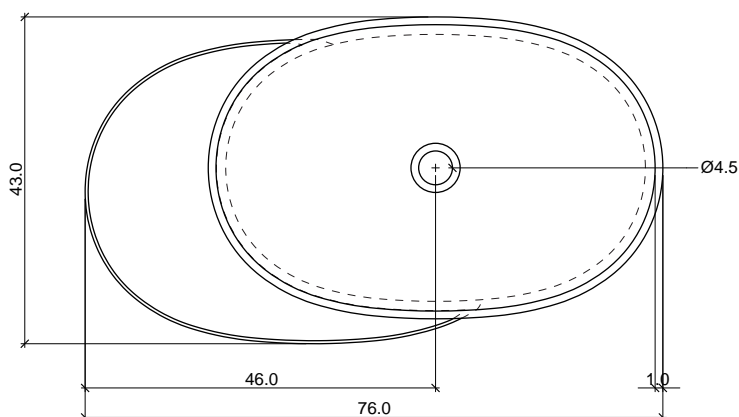

### MODULE DIMENSION

76 x 43 x h 14 cm  
basin weight: 11 Kg  
shelf weight: 1 Kg

## PLATEAU EXLAVOVAPLAT

DESIGN BY Sebastian Herkner

DESCRIPTION Countertop basin

MODULE DIMENSION 60 x 40 x h 14 cm  
basin weight: 11 Kg

MATERIAL LivingTec®

COLORS ○ White

TOLERANCE +/- 0.5 %