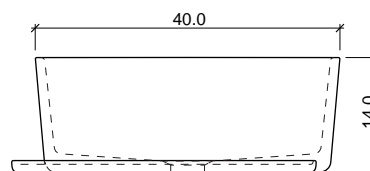

PLATEAU EXLAVOVAPLAT/MEDX

DESIGN BY Sebastian Herkner
DESCRIPTION Countertop basin with right shelf

MODULE DIMENSION 76 x 43 x h 14 cm
basin weight: 11 Kg
shelf weight: 1 Kg

MATERIAL LivingTec®

COLORS ○ White

TOLERANCE +/- 0.5 %