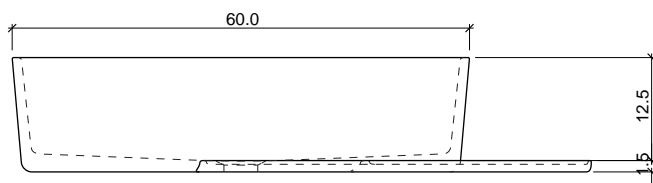

PLATEAU EXLAVOVAPLAT/MEDX

DESIGN BY Sebastian Herkner
DESCRIPTION Countertop basin with right shelf

MODULE DIMENSION 76 x 43 x h 14 cm
basin weight: 11 Kg
shelf weight: 1 Kg

MATERIAL LivingTec®

COLORS ○ White

TOLERANCE +/- 0.5 %