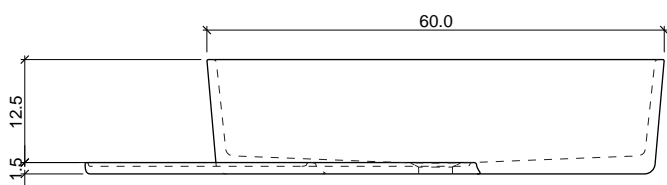

### MODULE DIMENSION

76 x 43 x h 14 cm  
basin weight: 11 Kg  
shelf weight: 1 Kg

## PLATEAU EXLAVOVAPLAT

DESIGN BY Sebastian Herkner

DESCRIPTION Countertop basin

MODULE DIMENSION 60 x 40 x h 14 cm  
basin weight: 11 Kg

MATERIAL LivingTec®

COLORS ○ White

TOLERANCE +/- 0.5 %