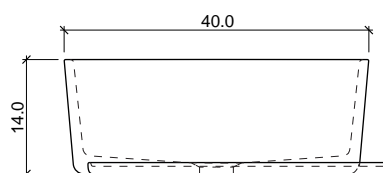

COLORS

○ White

TOLERANCE +/- 0.5 %